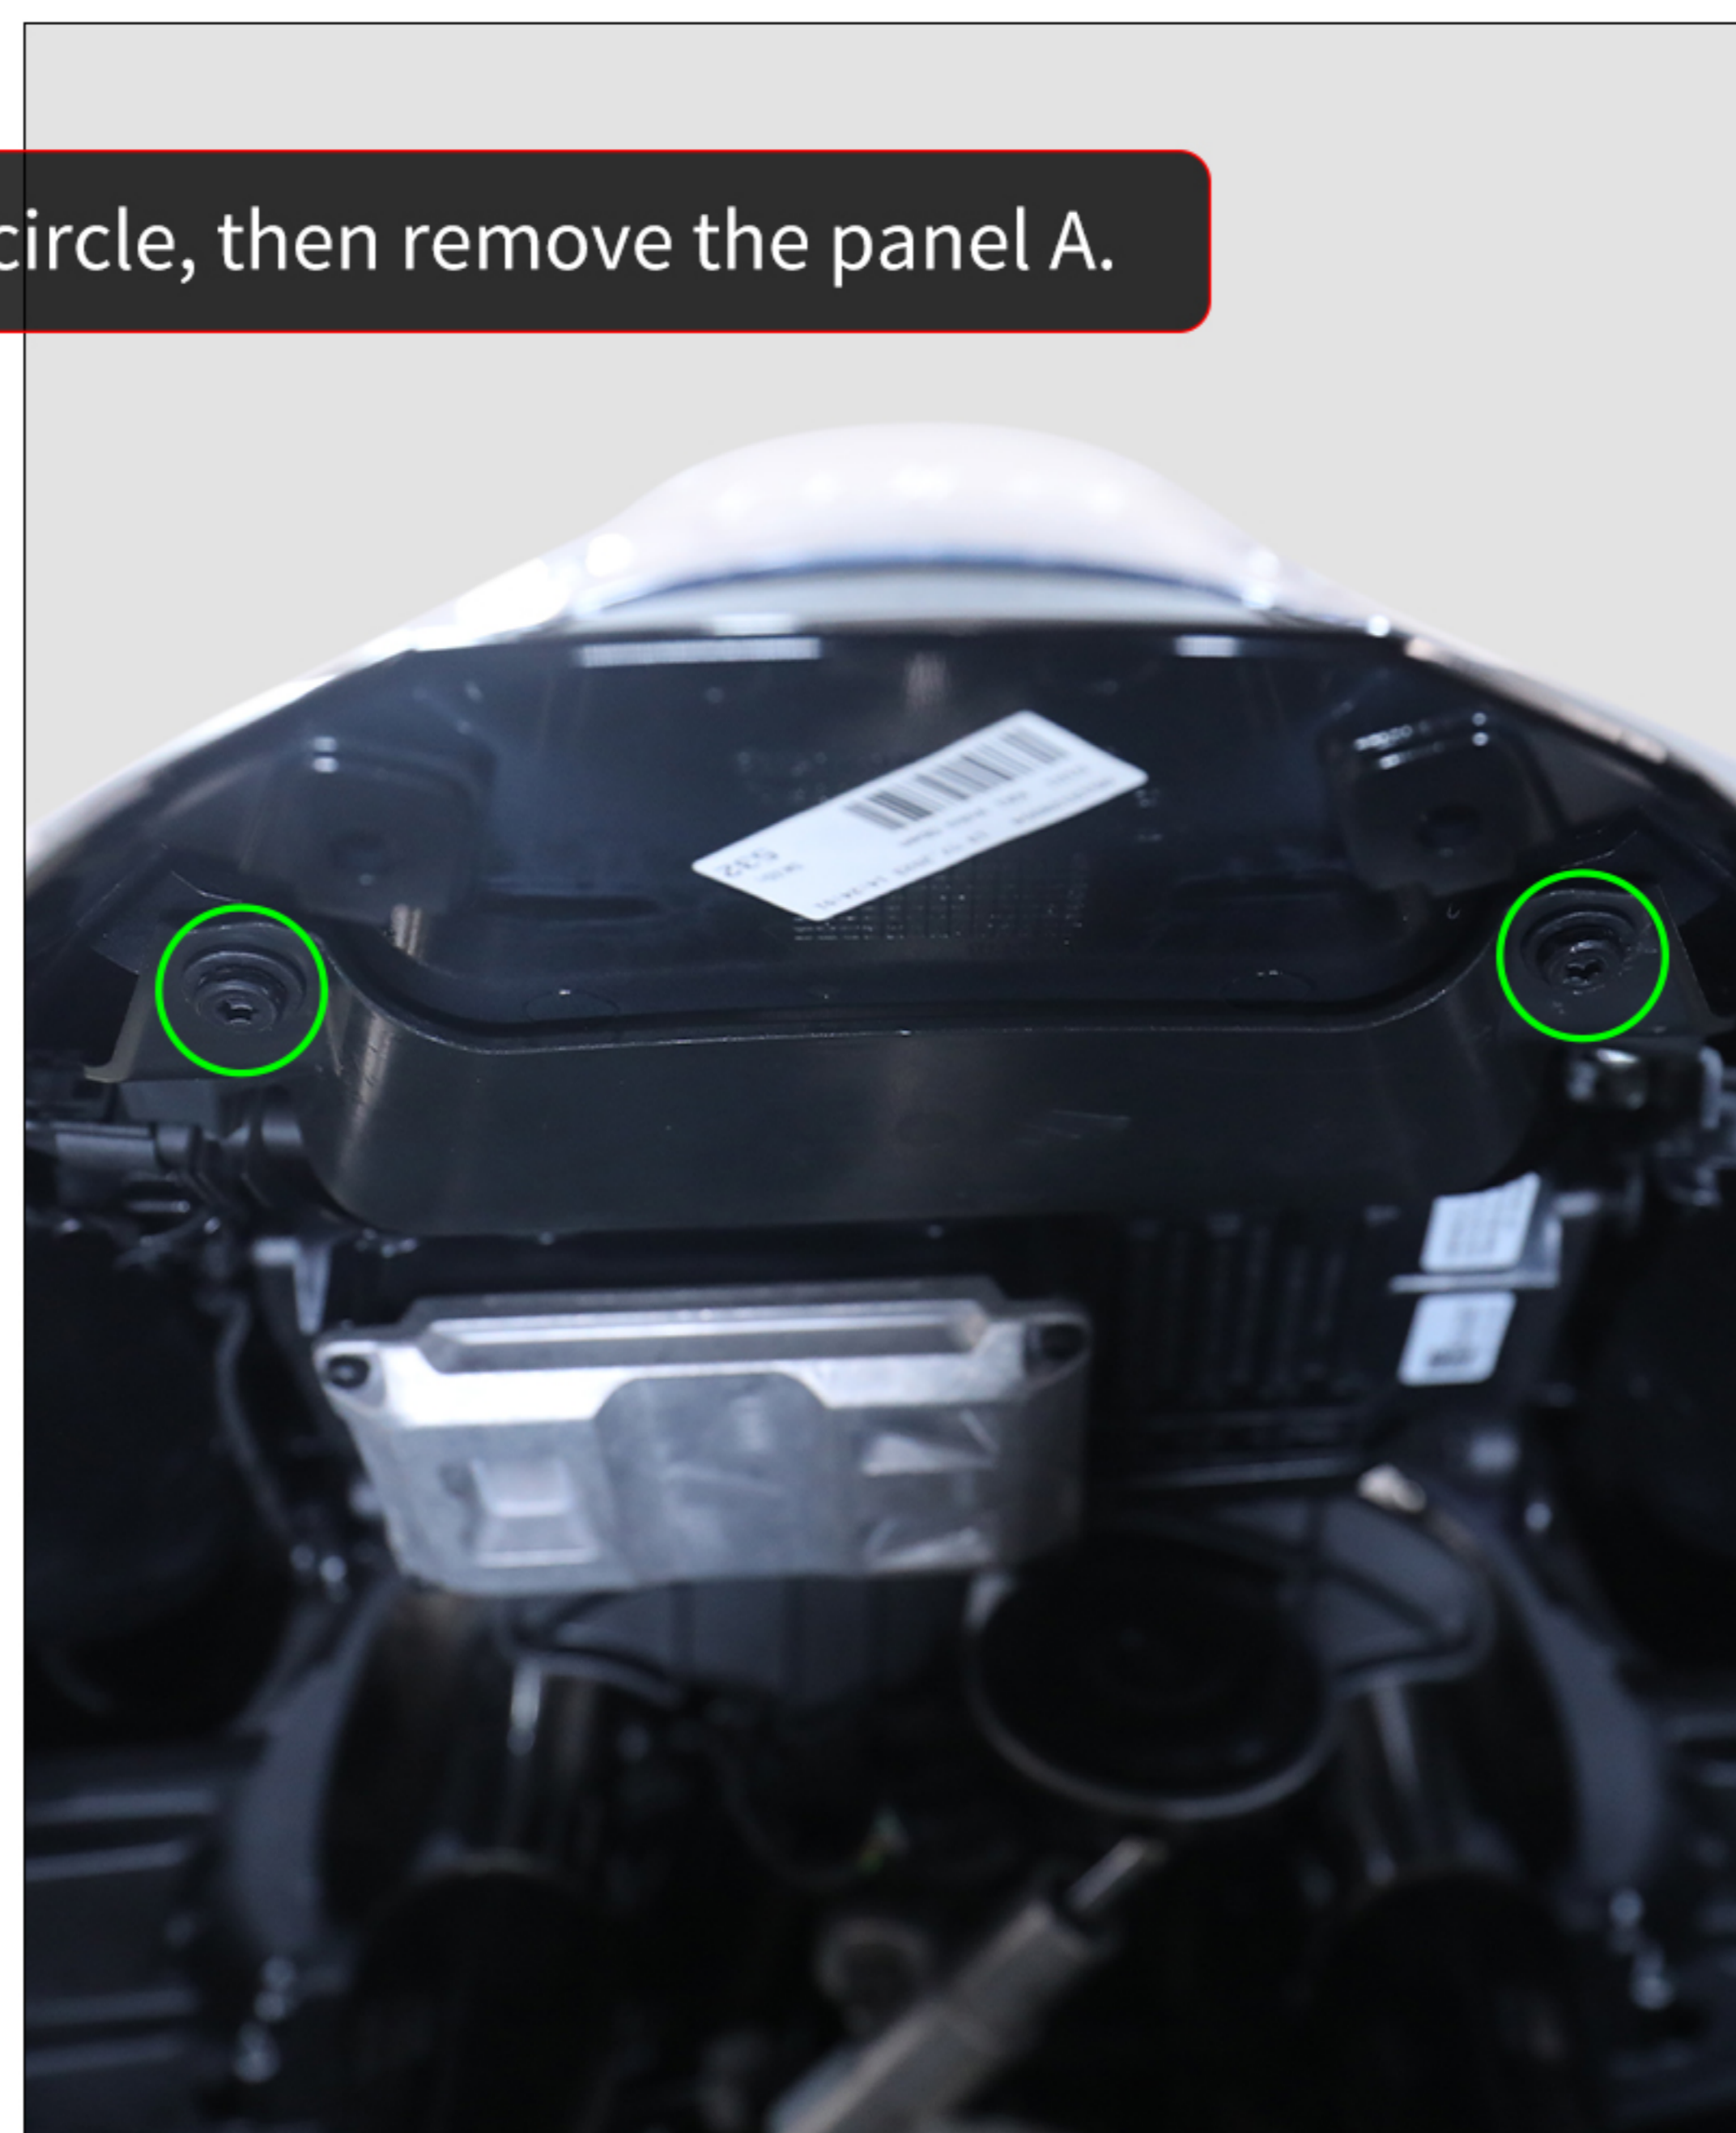

Upper and Lower Crash Bar Installation Instruction 1

Applicable models: BMW R1300GS (2023-)

Model: CHG131SX

Upper and Lower Crash Bar Installation Instruction 2

Applicable models: BMW R1300GS (2023-)

Model: CHG131SX