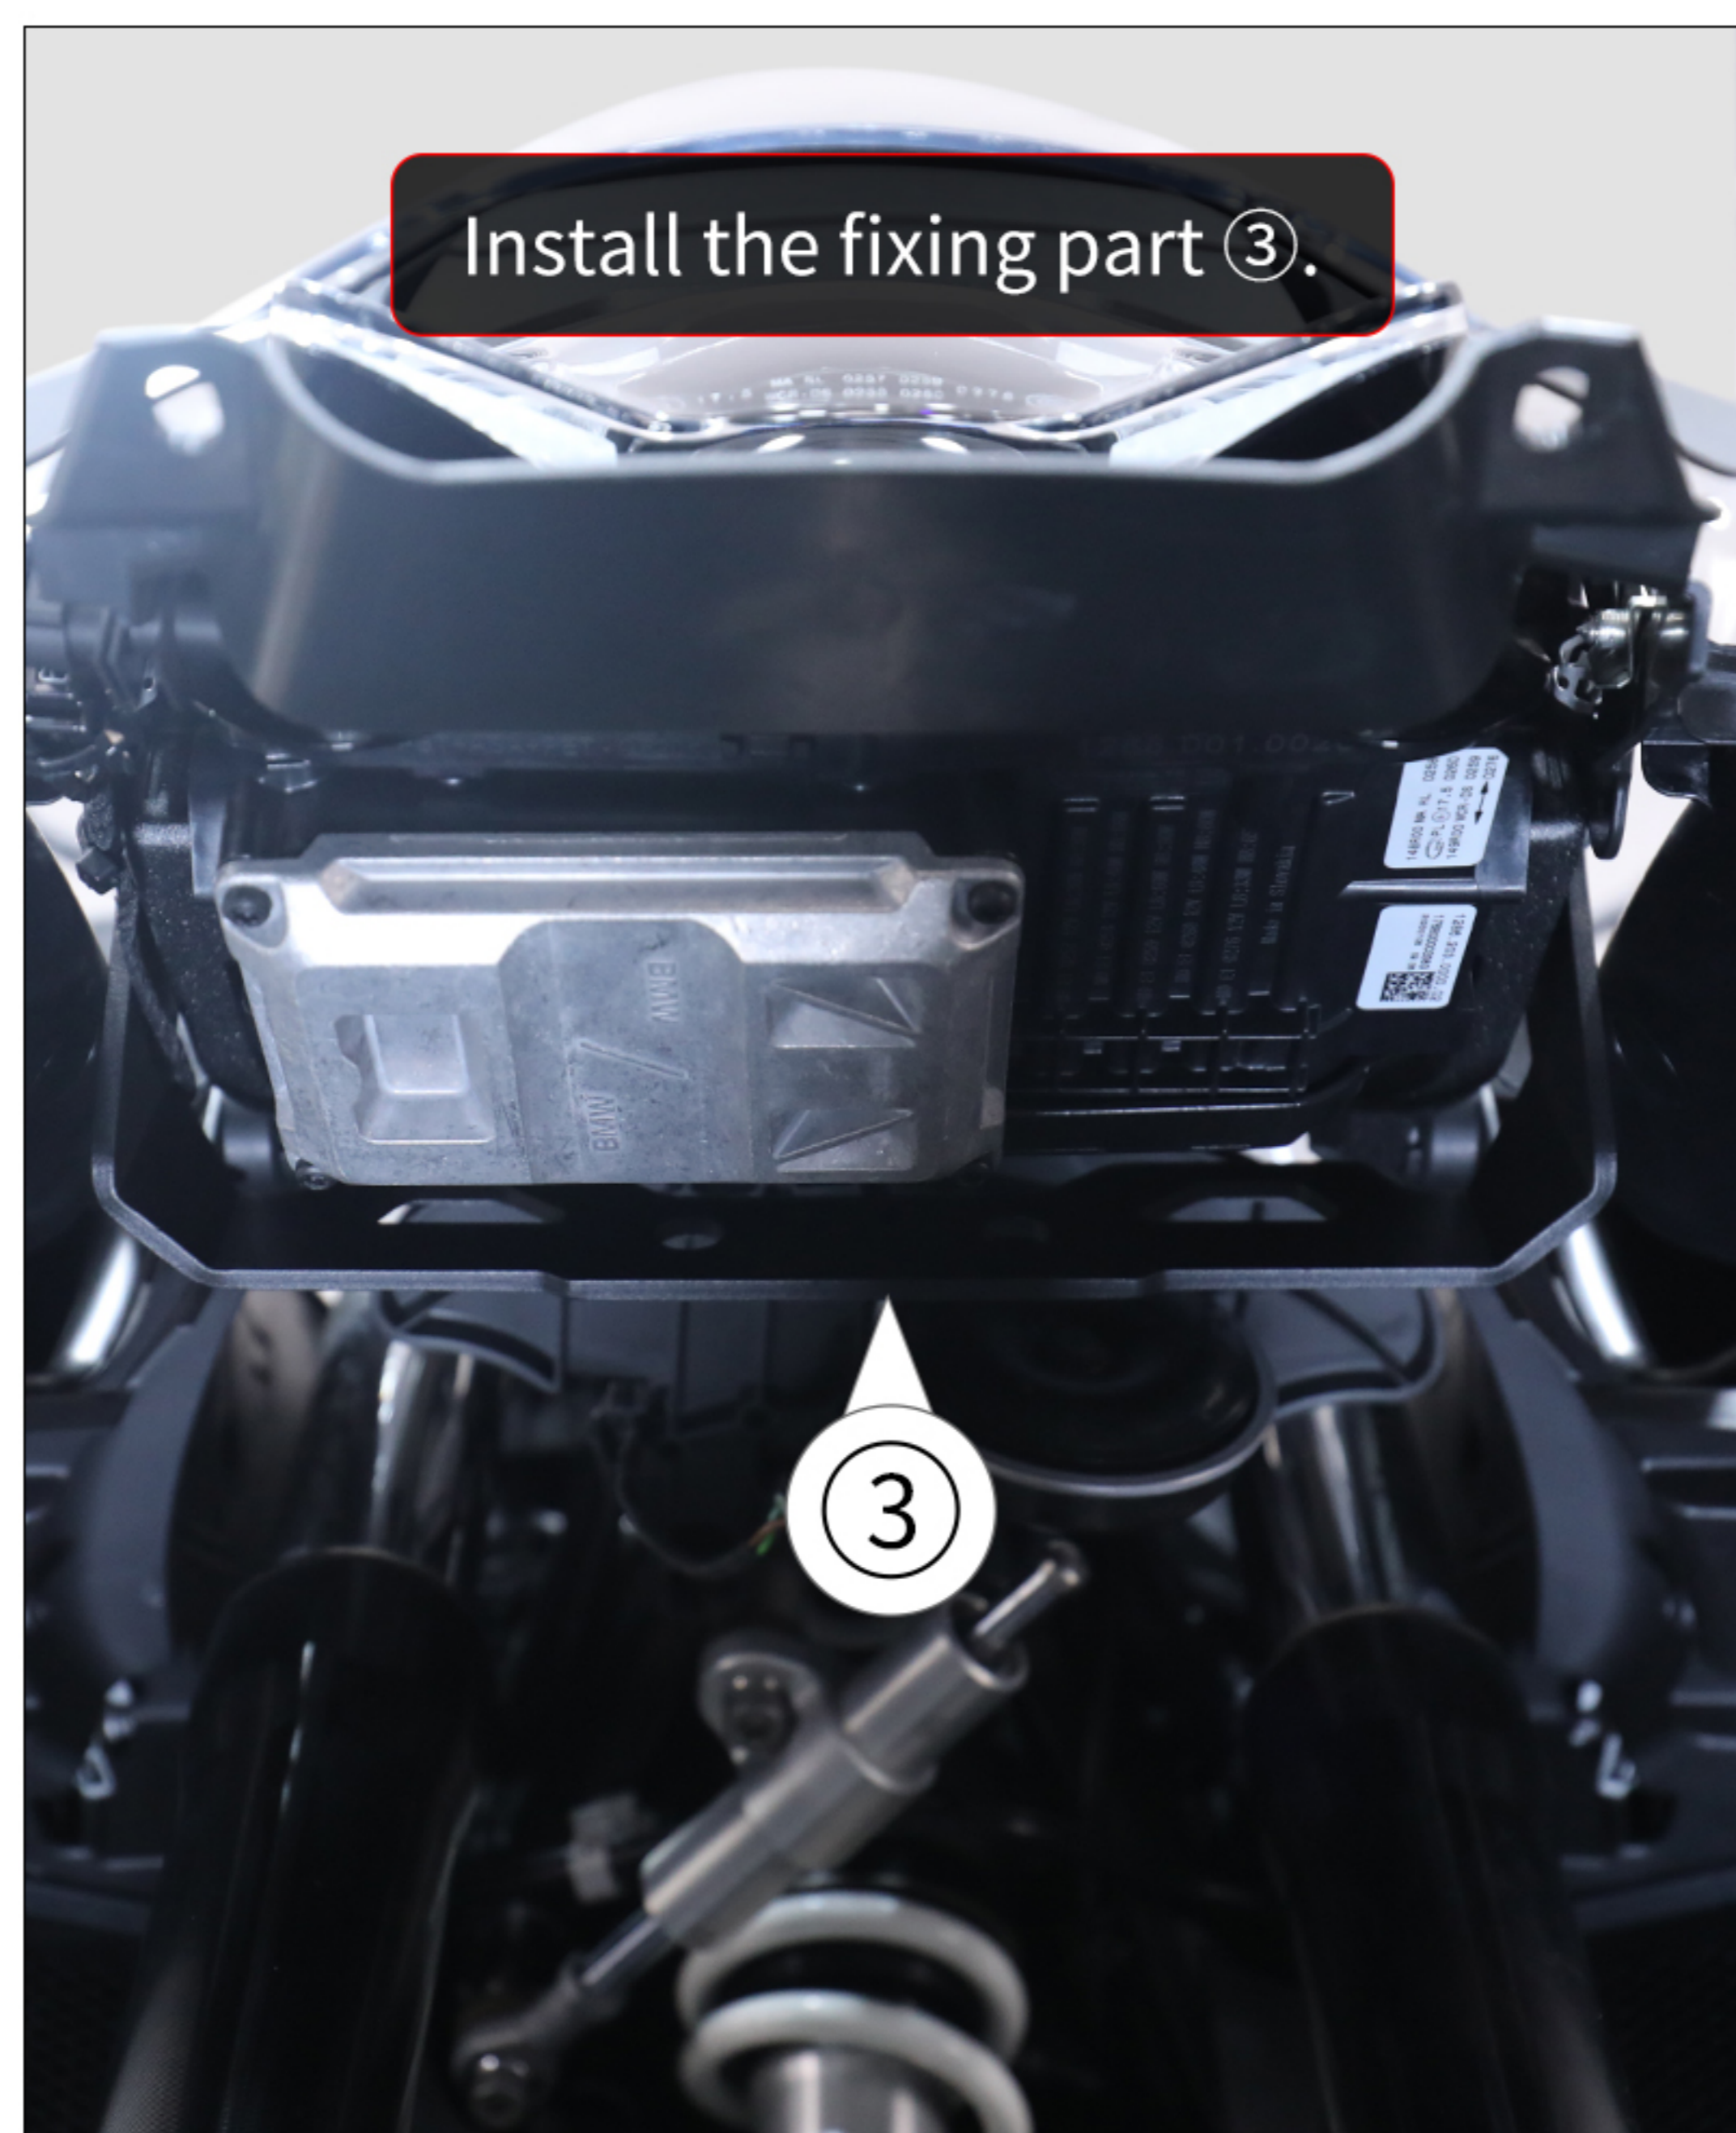

Upper and Lower Crash Bar Installation Instruction 1

Applicable models: BMW R1300GS (2023-)

Model: CHG131SX

Upper and Lower Crash Bar Installation Instruction 2

Applicable models: BMW R1300GS (2023-)

Model: CHG131SX