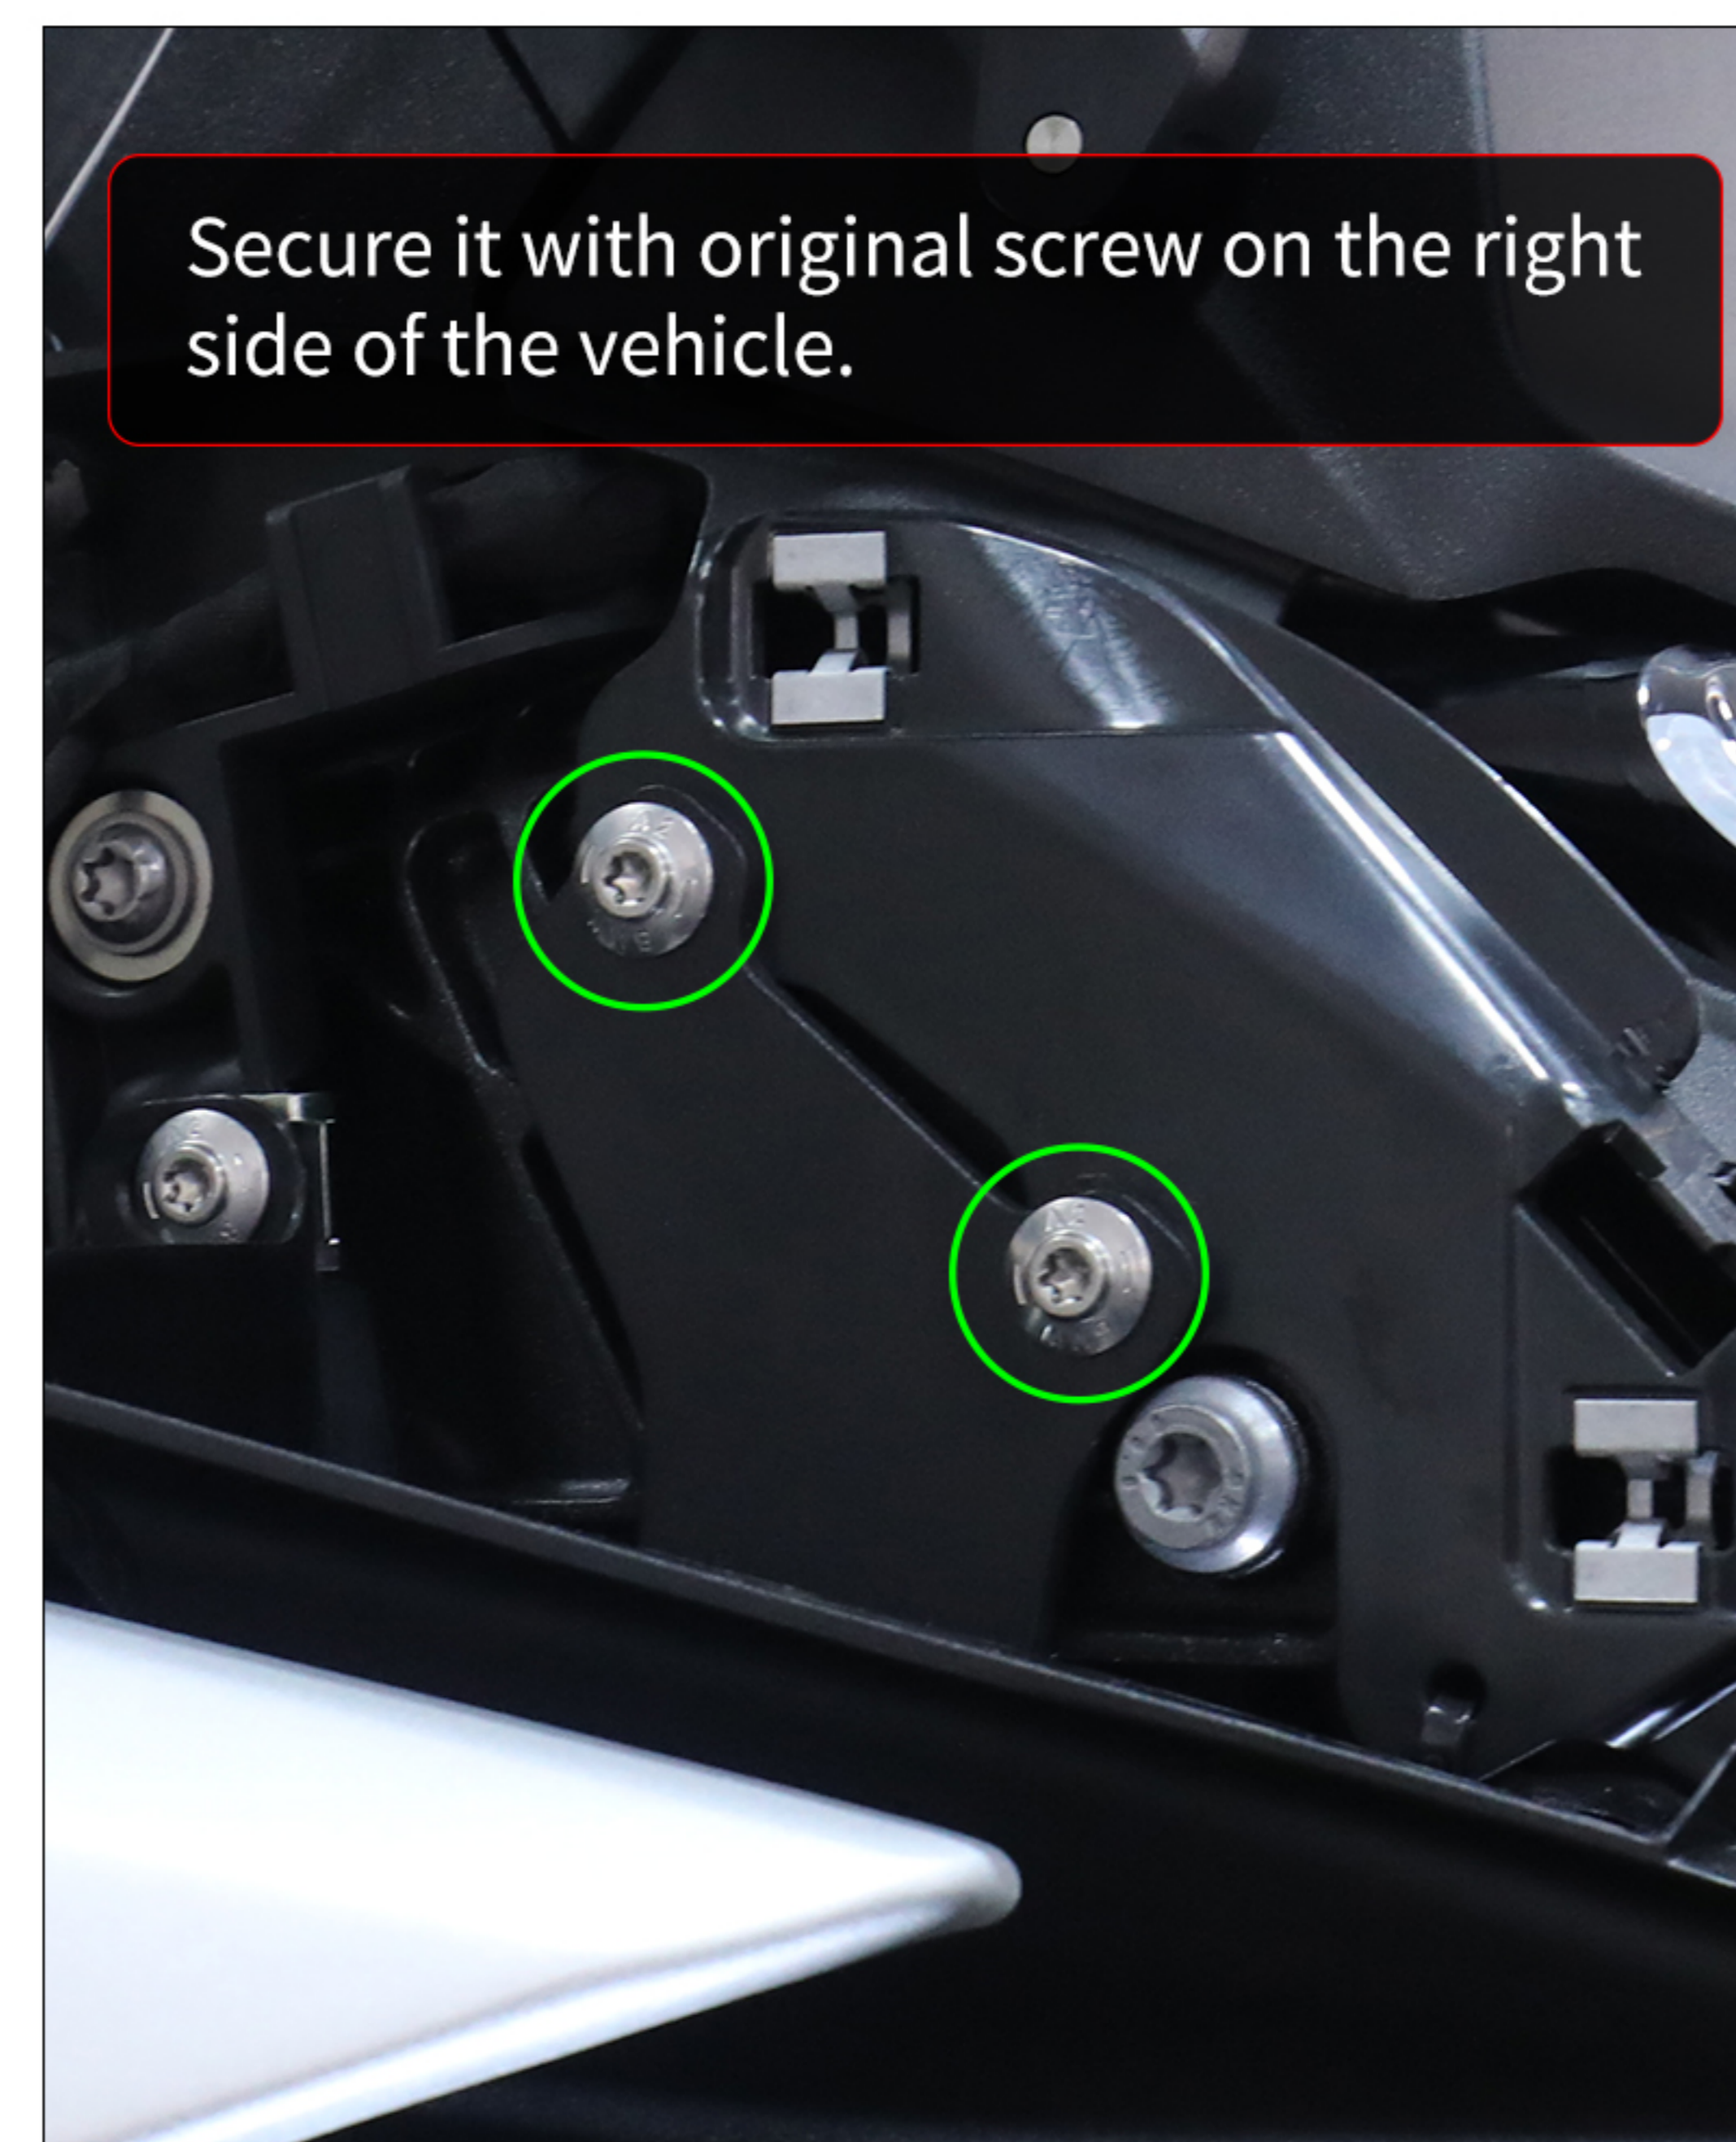

Upper and Lower Crash Bar Installation Instruction 1

Applicable models: BMW R1300GS (2023-)

Model: CHG131SX

Upper and Lower Crash Bar Installation Instruction 2

Applicable models: BMW R1300GS (2023-)

Model: CHG131SX