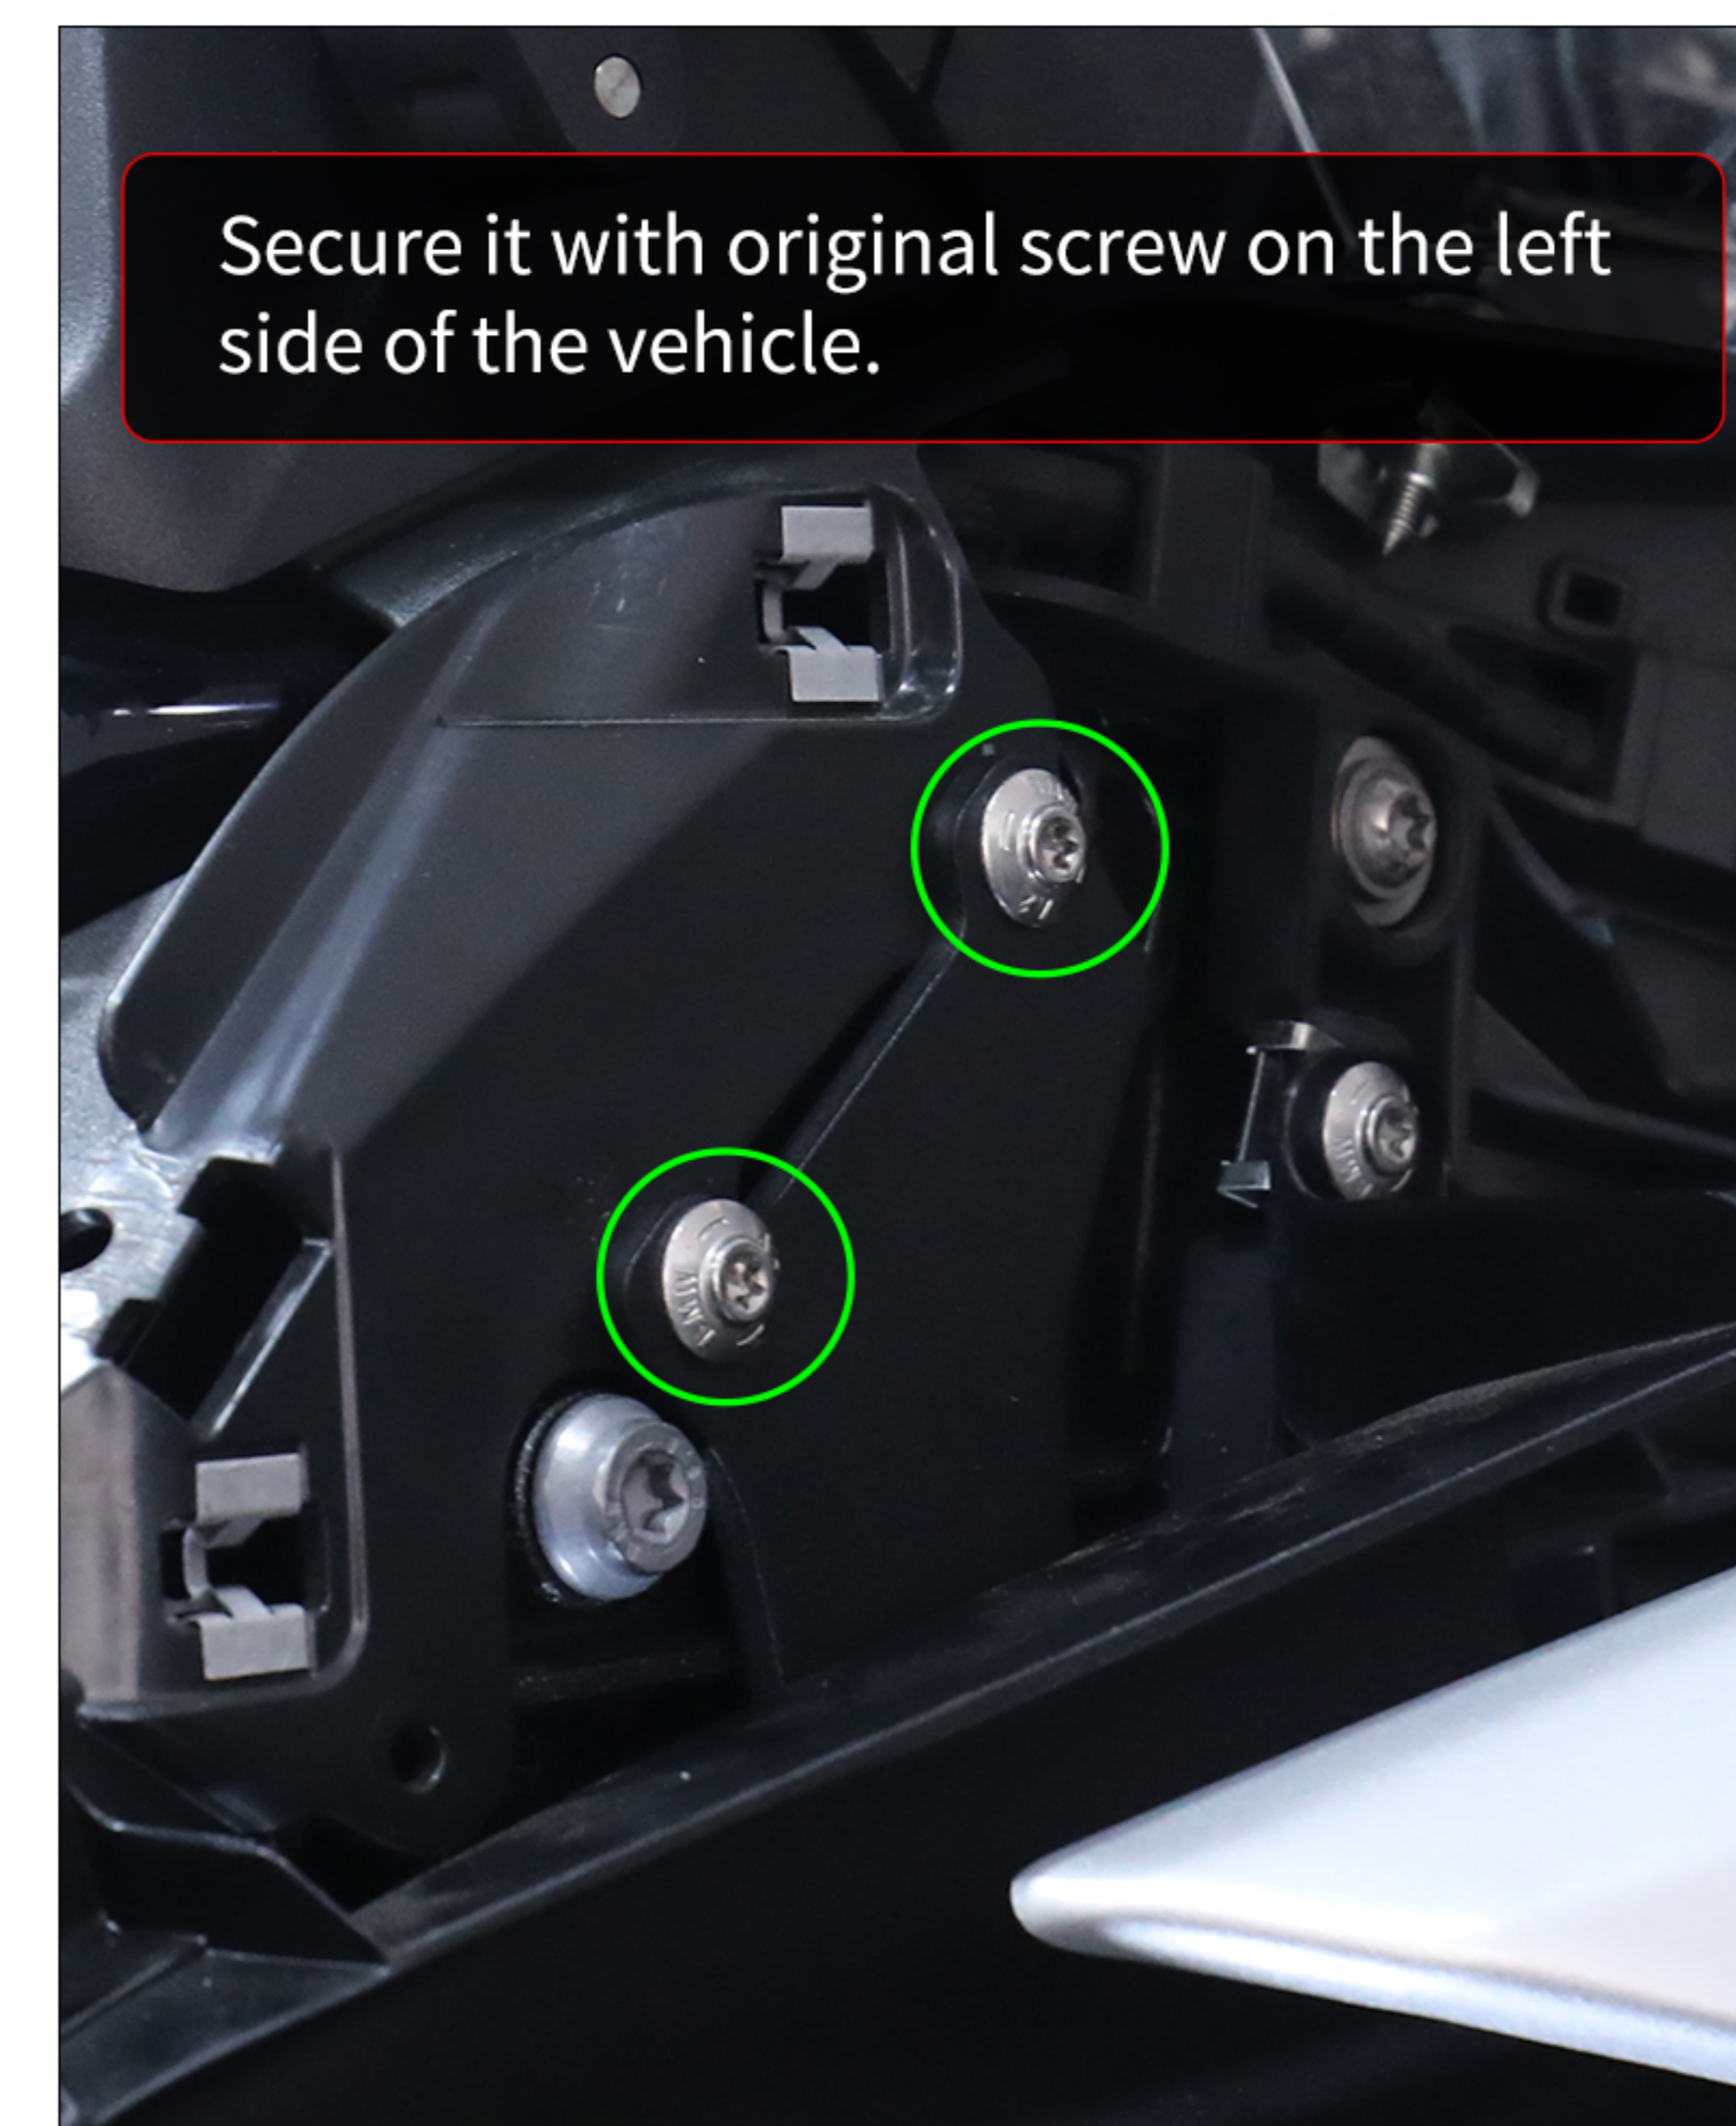

Upper and Lower Crash Bar Installation Instruction 1

Applicable models: BMW R1300GS (2023-)

Model: CHG131SX

Upper and Lower Crash Bar Installation Instruction 2

Applicable models: BMW R1300GS (2023-)

Model: CHG131SX