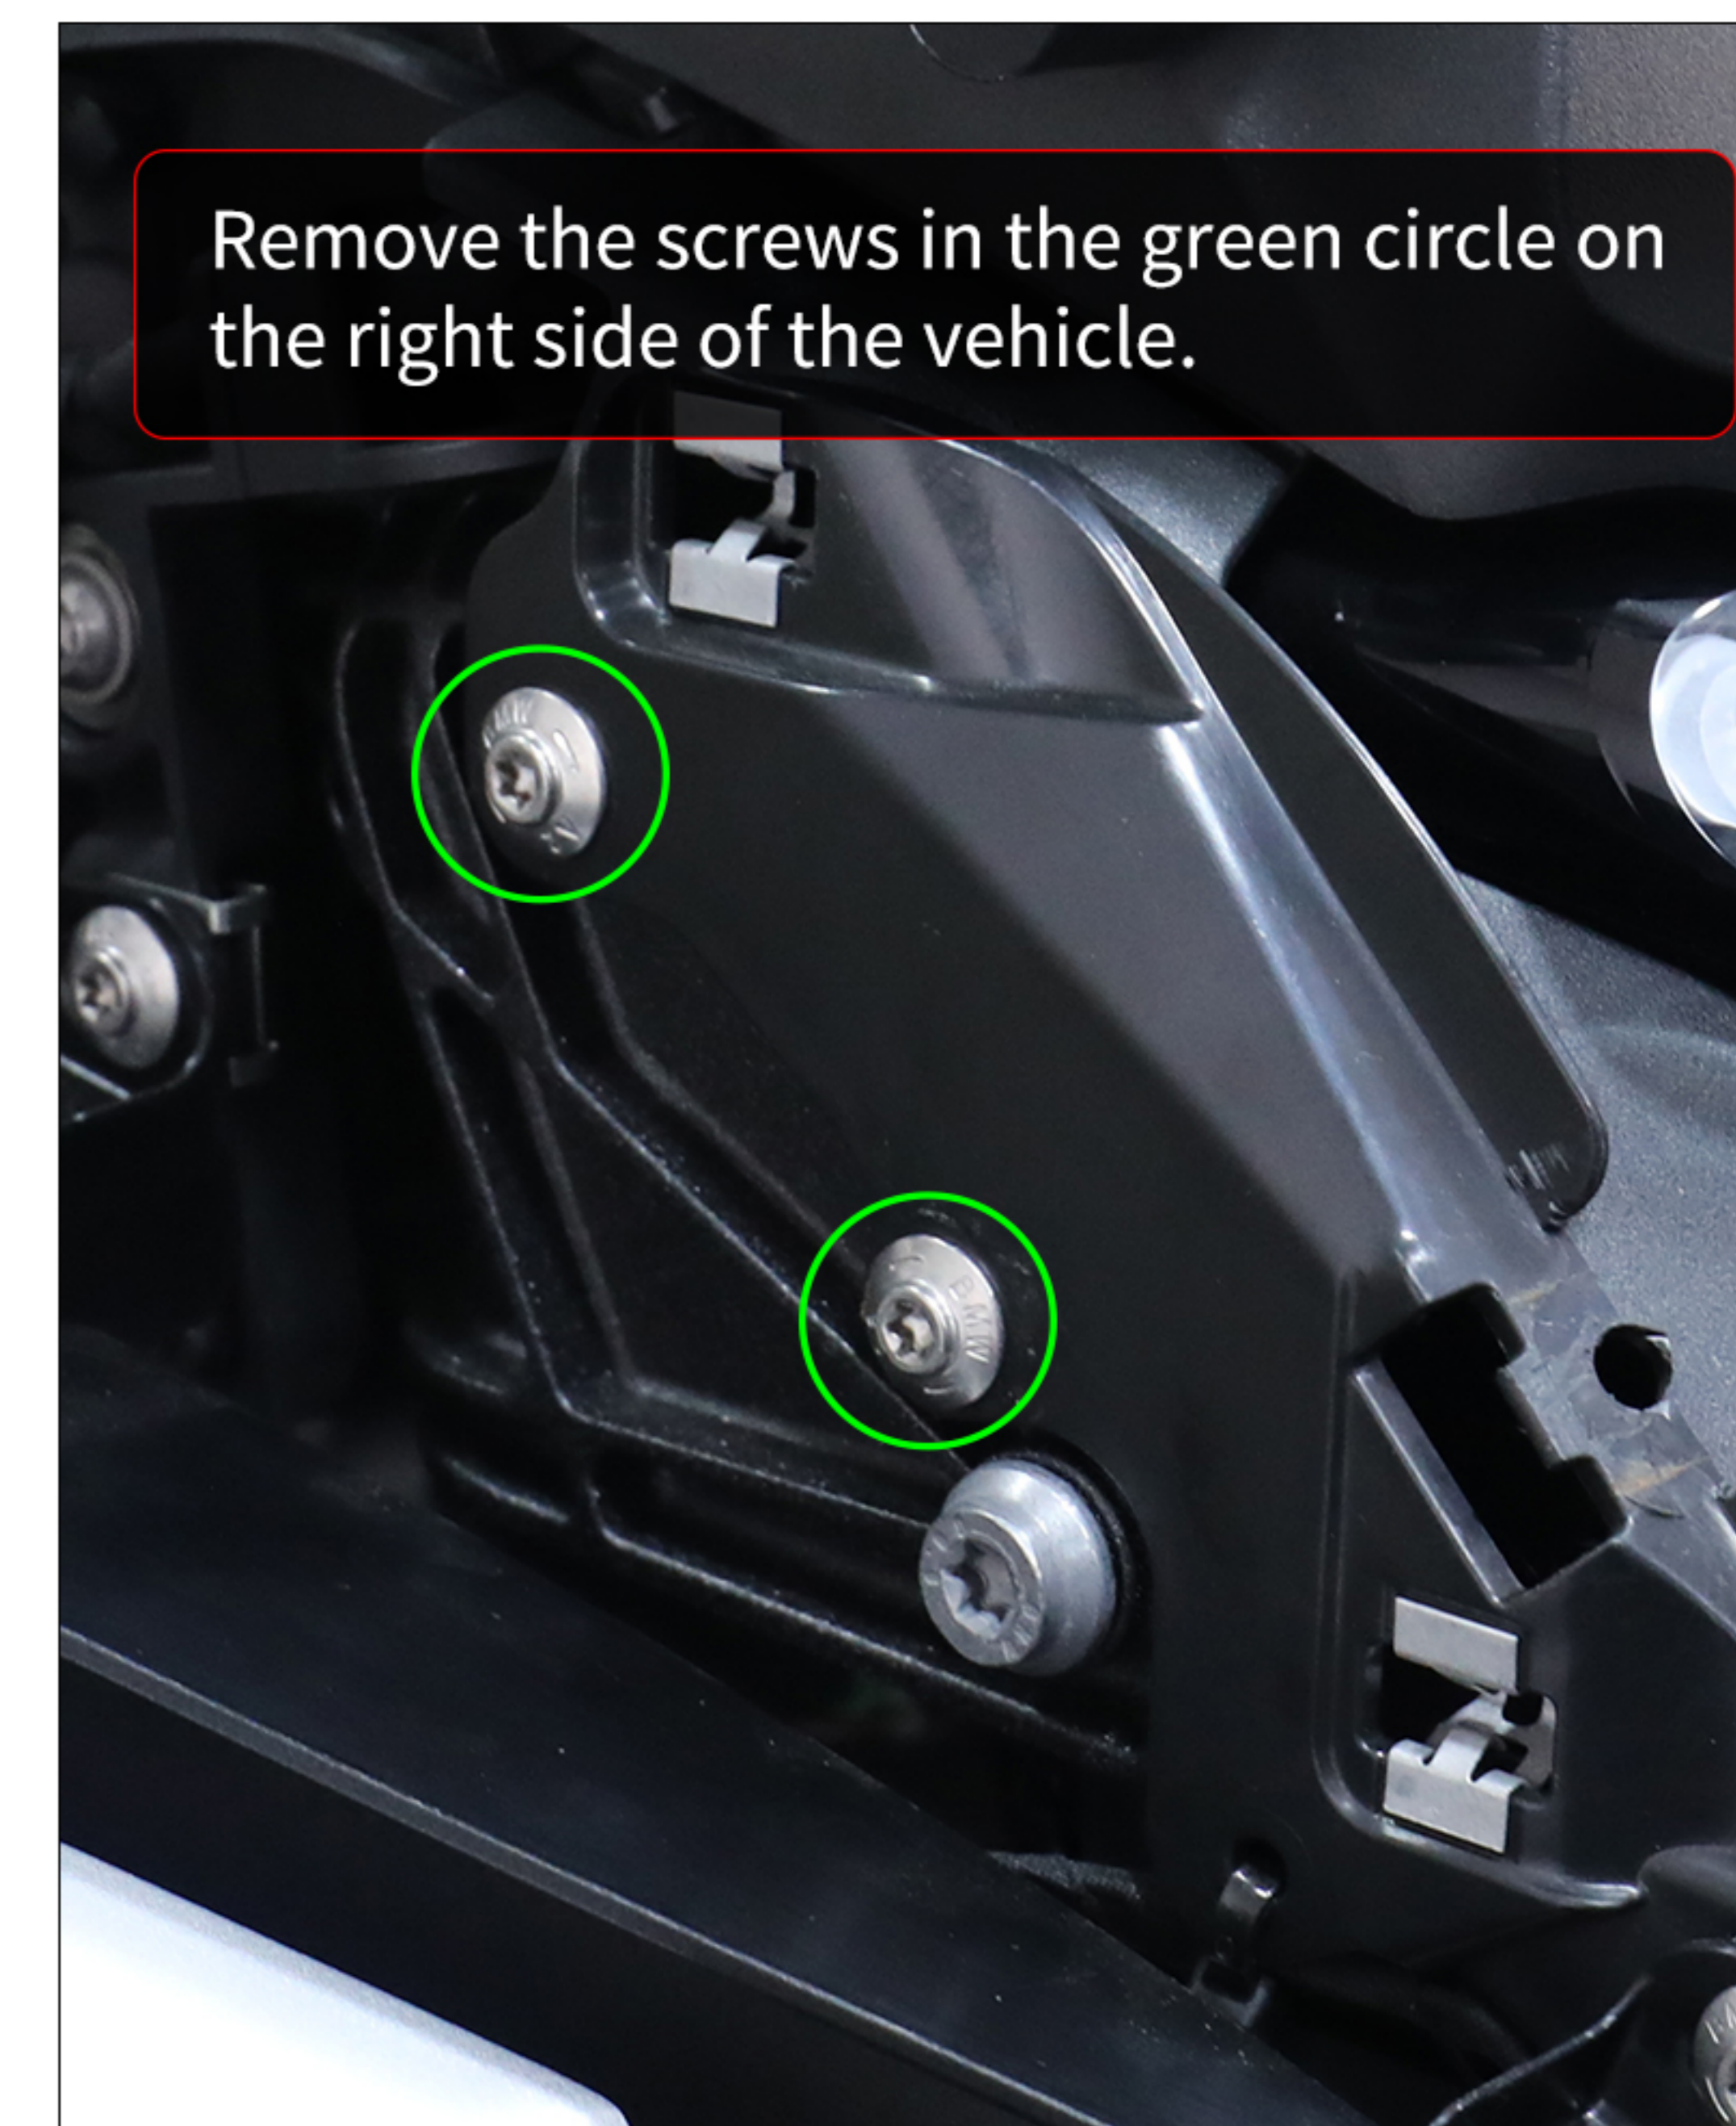

Upper and Lower Crash Bar Installation Instruction 1

Applicable models: BMW R1300GS (2023-)

Model: CHG131SX

Upper and Lower Crash Bar Installation Instruction 2

Applicable models: BMW R1300GS (2023-)

Model: CHG131SX