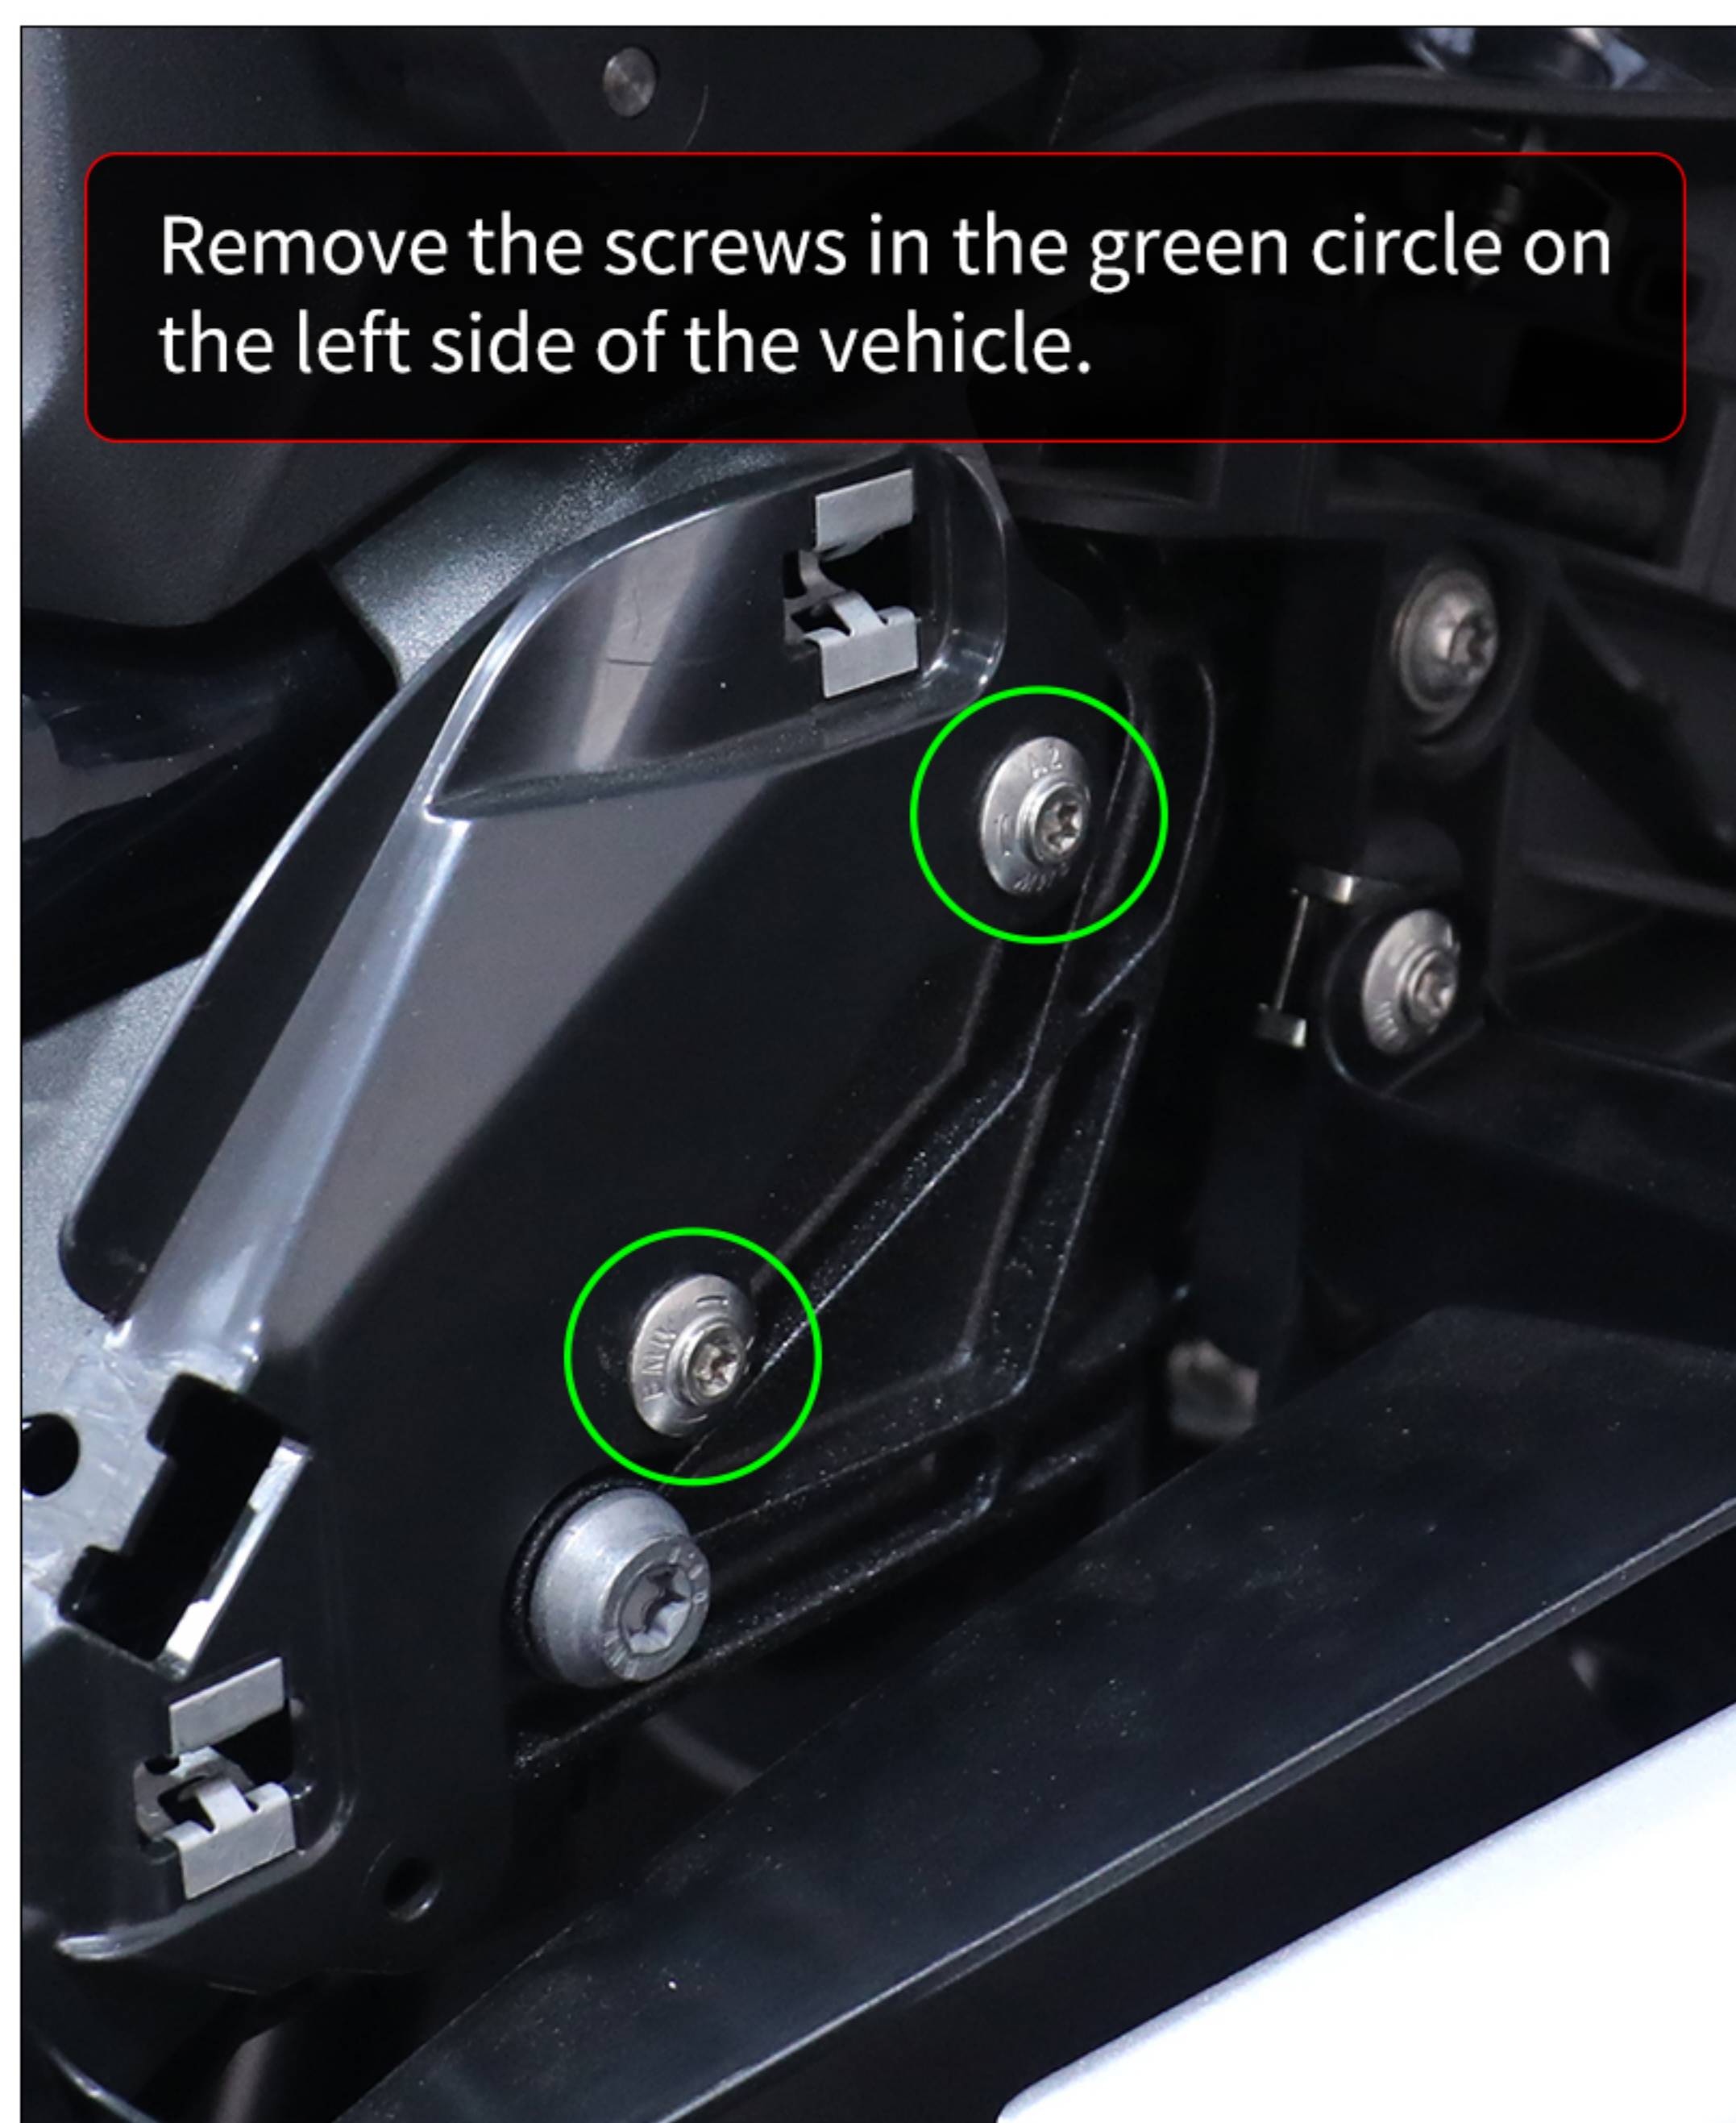

Upper and Lower Crash Bar Installation Instruction 1

Applicable models: BMW R1300GS (2023-)

Model: CHG131SX

Upper and Lower Crash Bar Installation Instruction 2

Applicable models: BMW R1300GS (2023-)

Model: CHG131SX